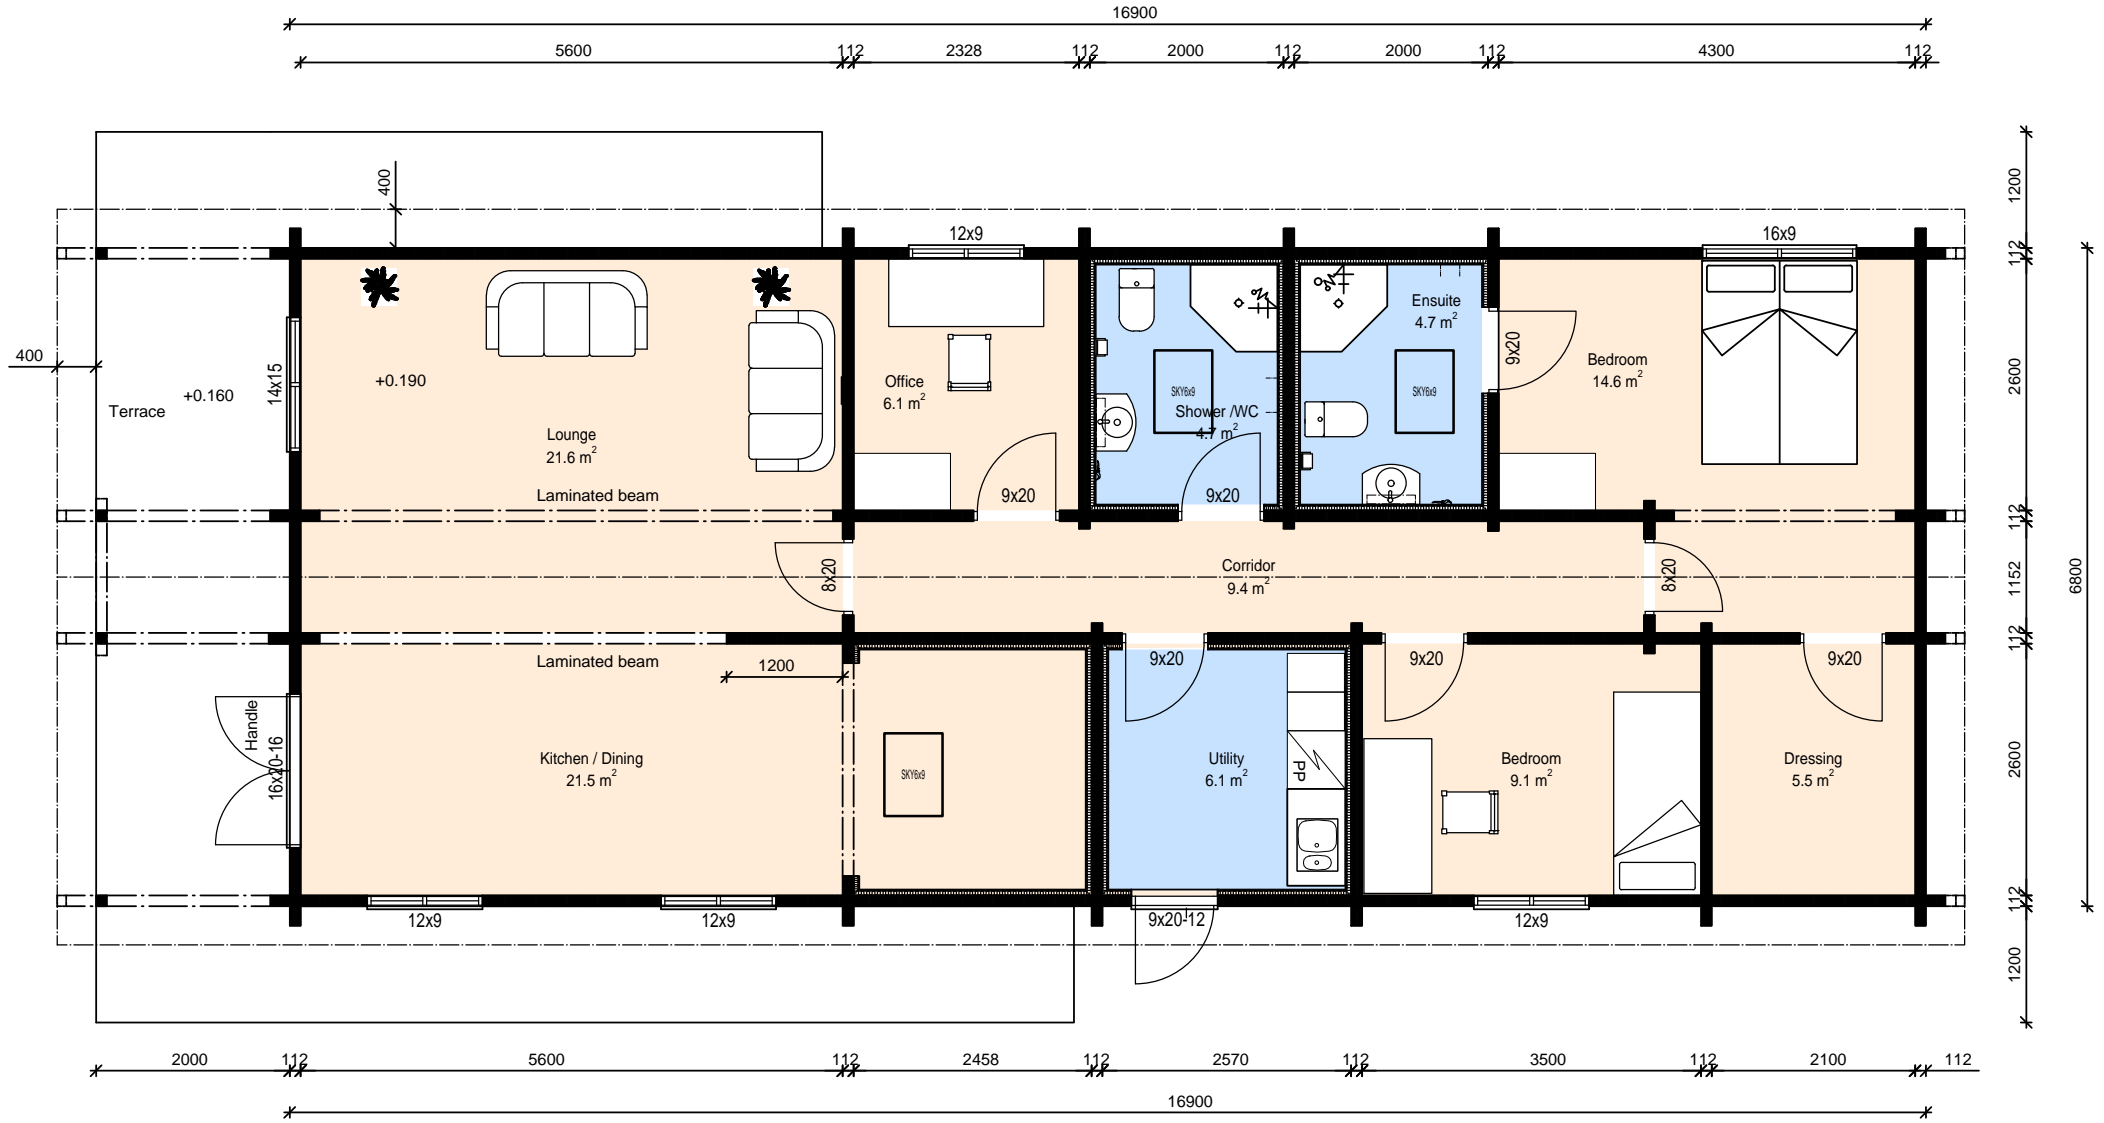

# The Etterick - Mobile Log Home

Floor Plan by Log Homes Finland

ETTRICK 08.12.2016

Design by DARRYL BEEBY  
Mobile log home- Etterick